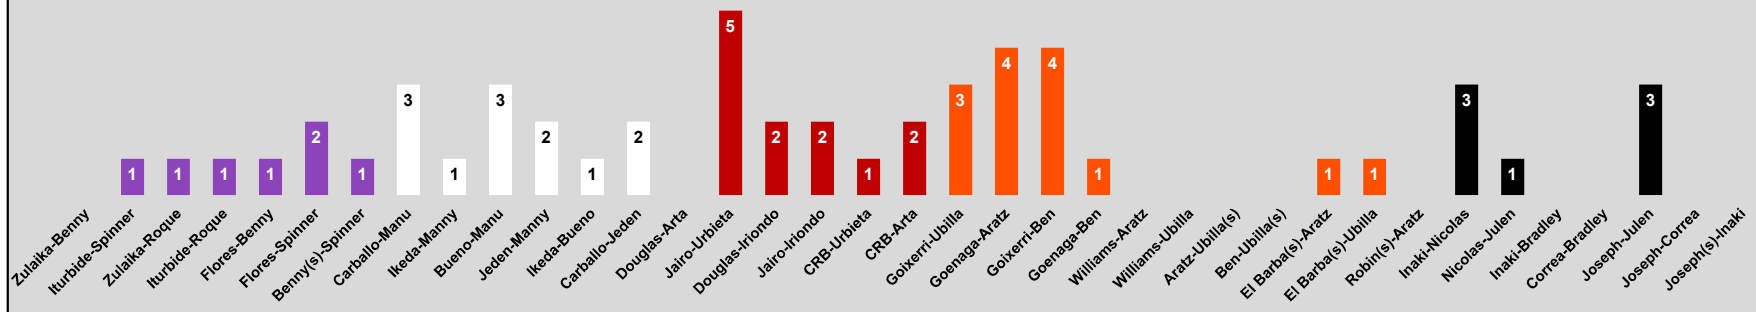

Battle Court - Singles Wins by Player

Battle Court - Doubles Wins by Team