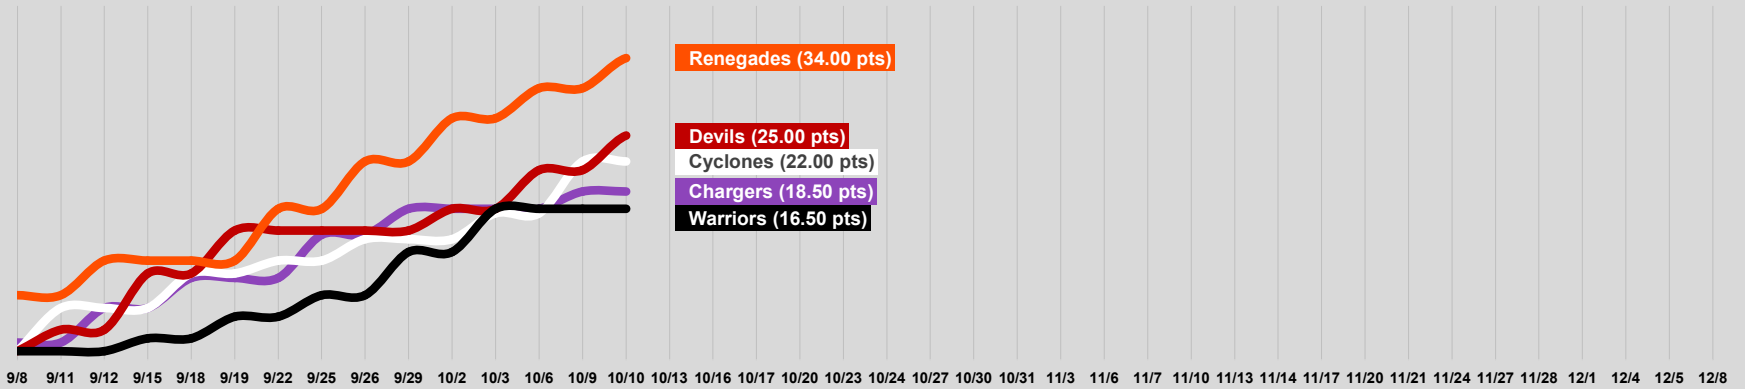

### Battle Court - Team Standings

9/8 9/11 9/12 9/15 9/18 9/19 9/22 9/25 9/26 9/29 10/2 10/3 10/6 10/9 10/10 10/13 10/16 10/17 10/20 10/23 10/24 10/27 10/30 10/31 11/3 11/6 11/7 11/10 11/13 11/14 11/17 11/20 11/21 11/24 11/27 11/28 12/1 12/4 12/5 12/8

### Battle Court - Team Points