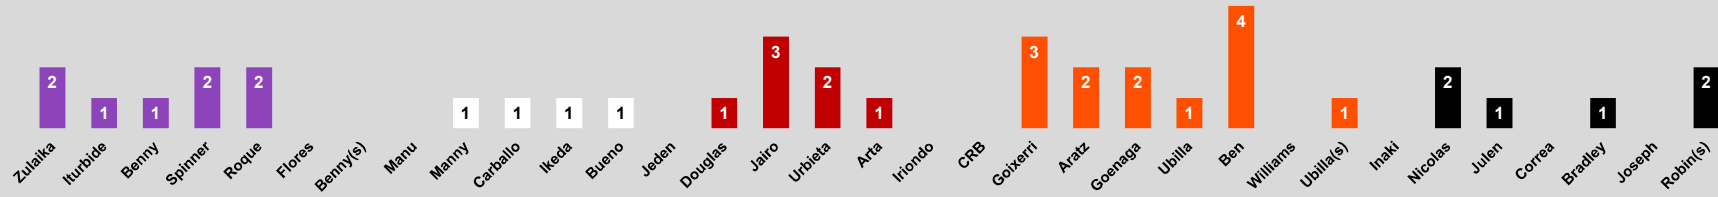

### Battle Court - Team Standings

9/8 9/11 9/12 9/15 9/18 9/19 9/22 9/25 9/26 9/29 10/2 10/3 10/6 10/9 10/10 10/13 10/16 10/17 10/20 10/23 10/24 10/27 10/30 10/31 11/3 11/6 11/7 11/10 11/13 11/14 11/17 11/20 11/21 11/24 11/27 11/28 12/1 12/4 12/5 12/8

### Battle Court - Team Points

### Battle Court - Singles Wins by Player