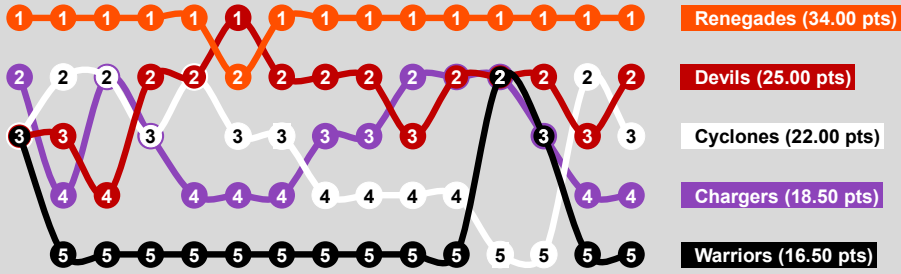

Battle Court - Team Standings

9/8 9/11 9/12 9/15 9/18 9/19 9/22 9/25 9/26 9/29 10/2 10/3 10/6 10/9 10/10 10/13 10/16 10/17 10/20 10/23 10/24 10/27 10/30 10/31 11/3 11/6 11/7 11/10 11/13 11/14 11/17 11/20 11/21 11/24 11/27 11/28 12/1 12/4 12/5 12/8