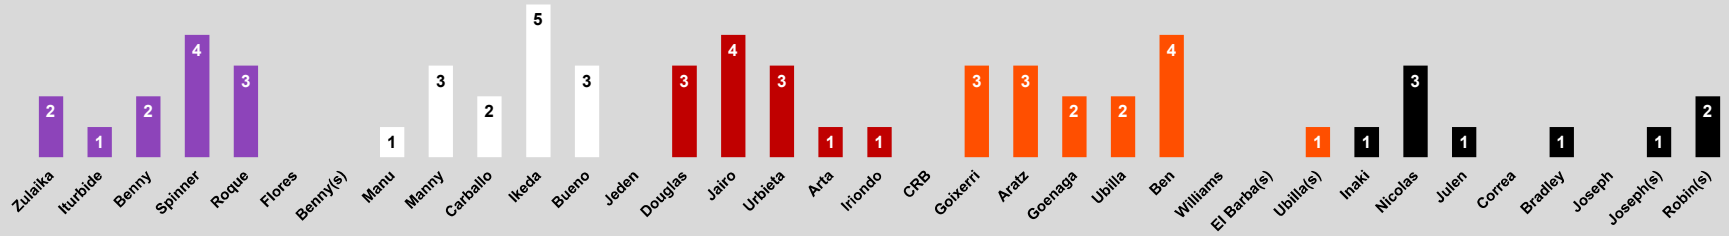

Battle Court - Team Standings

9/8 9/11 9/12 9/15 9/18 9/19 9/22 9/25 9/26 9/29 10/2 10/3 10/6 10/9 10/10 10/13 10/16 10/17 10/20 10/23 10/24 10/27 10/30 10/31 11/3 11/6 11/7 11/10 11/13 11/14 11/17 11/20 11/21 11/24 11/27 11/28 12/1 12/4 12/5 12/8

Battle Court - Team Points

Battle Court - Team Points: Cumulative by Game Days Played

Battle Court - Singles Wins by Player

Battle Court - Doubles Wins by Team

Matches: (W-L) Pct.

→	Chargers	Cyclones	Devils	Renegades	Warriors	Totals
Chargers		5 - 7 0.417	8 - 7 0.533	5 - 11 0.313	10 - 8 0.556	28 - 33 0.459
Cyclones	7 - 5 0.583		13 - 8 0.619	7 - 8 0.467	10 - 8 0.556	37 - 29 0.561
Devils	7 - 8 0.467	8 - 13 0.381		4 - 10 0.286	10 - 3 0.769	29 - 34 0.460
Renegades	11 - 5 0.688	8 - 7 0.533	10 - 4 0.714			29 - 16 0.644
Warriors	8 - 10 0.444	8 - 10 0.444	3 - 10 0.231			19 - 30 0.388