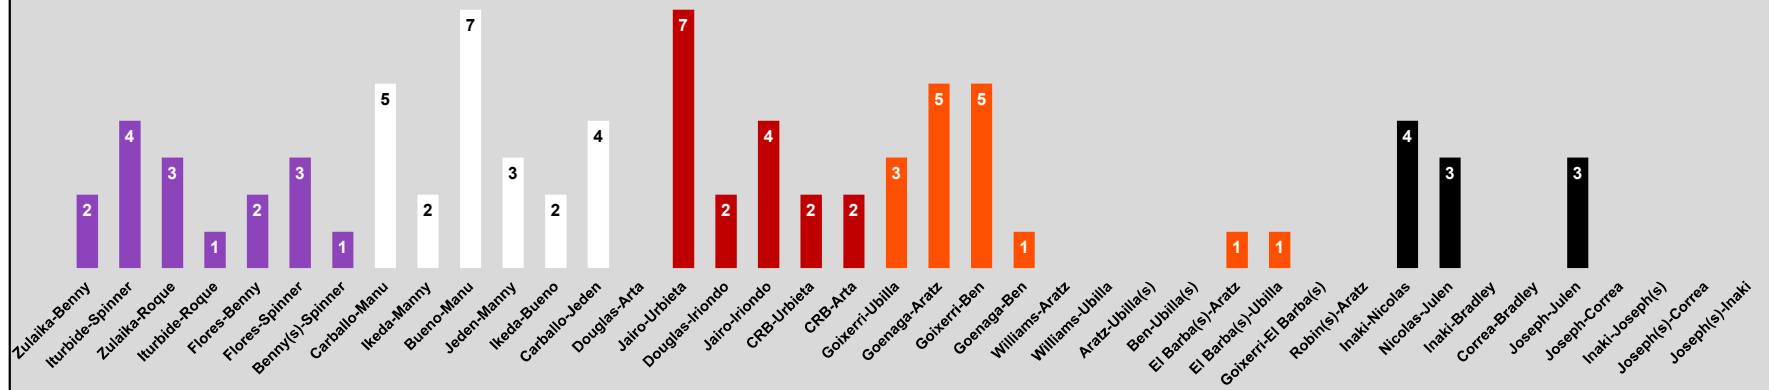

Battle Court - Team Standings

9/8 9/11 9/12 9/15 9/18 9/19 9/22 9/25 9/26 9/29 10/2 10/3 10/6 10/9 10/10 10/13 10/16 10/17 10/20 10/23 10/24 10/27 10/30 10/31 11/3 11/6 11/7 11/10 11/13 11/14 11/17 11/20 11/21 11/24 11/27 11/28 12/1 12/4 12/5 12/8

Battle Court - Team Points

Battle Court - Team Points: Cumulative by Game Days Played

Battle Court - Singles Wins by Player

Battle Court - Doubles Wins by Team

Matches: (W-L) Pct.

→	Chargers	Cyclones	Devils	Renegades	Warriors	Totals
Chargers		5 - 7 0.417	8 - 7 0.533	5 - 11 0.313	10 - 8 0.556	28 - 33 0.459
Cyclones	7 - 5 0.583		13 - 8 0.619	7 - 8 0.467	10 - 8 0.556	37 - 29 0.561
Devils	7 - 8 0.467	8 - 13 0.381		4 - 10 0.286	10 - 3 0.769	29 - 34 0.460
Renegades	11 - 5 0.688	8 - 7 0.533	10 - 4 0.714			29 - 16 0.644
Warriors	8 - 10 0.444	8 - 10 0.444	3 - 10 0.231			19 - 30 0.388