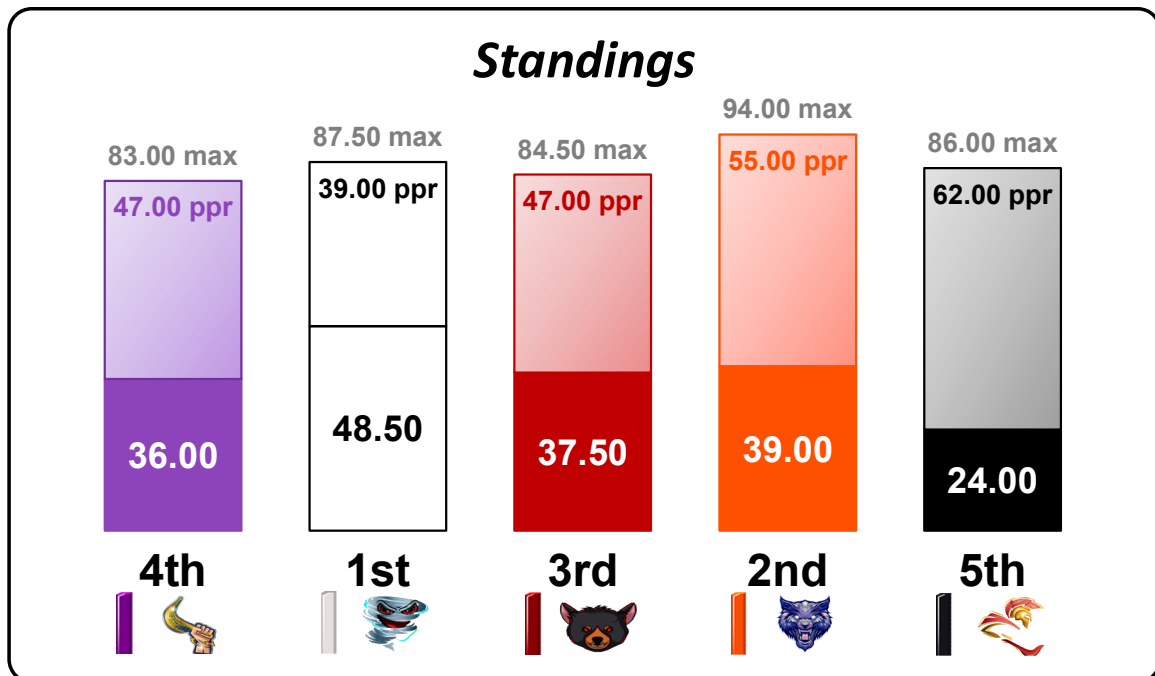

Jai • Speed

Stat-Pack

Oct 31, 2023

FALL 23 BATTLE COURT

jaispeedstatpack@gmail.com

Note: This data is provided for general informational purposes. It is unaudited and does not represent official business.

FALL 23 BATTLE COURT