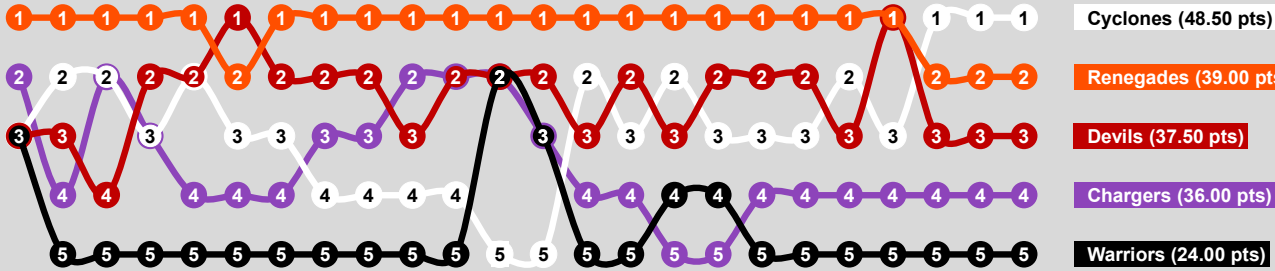

Battle Court - Team Standings

9/8 9/11 9/12 9/15 9/18 9/19 9/22 9/25 9/26 9/29 10/2 10/3 10/6 10/9 10/10 10/13 10/16 10/17 10/20 10/23 10/24 10/27 10/30 10/31 11/3 11/6 11/7 11/10 11/13 11/14 11/17 11/20 11/21 11/24 11/27 11/28 12/1 12/4 12/5 12/8