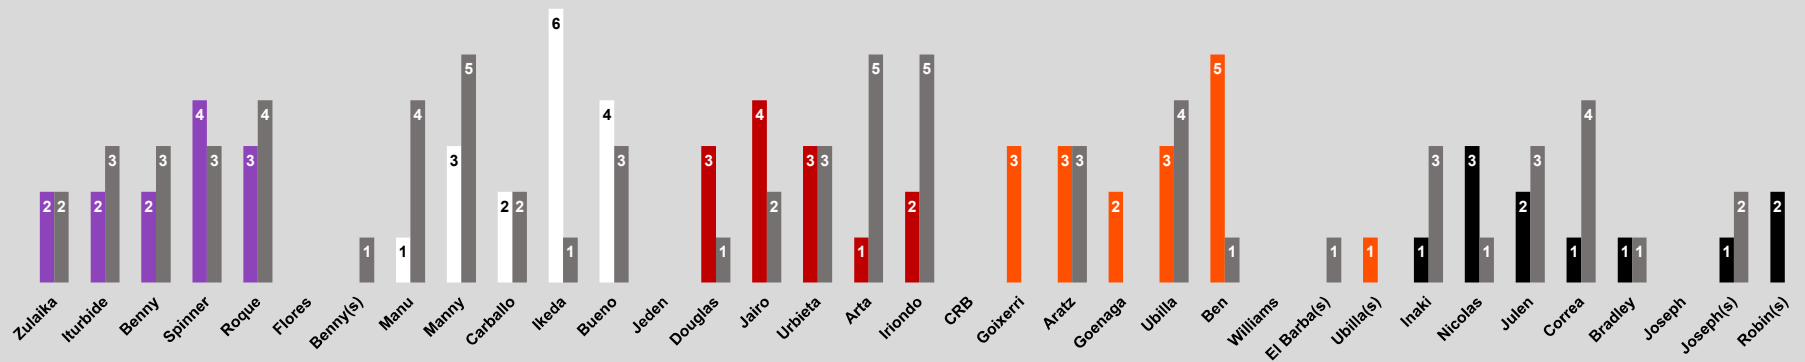

Battle Court - Team Standings

9/8 9/11 9/12 9/15 9/18 9/19 9/22 9/25 9/26 9/29 10/2 10/3 10/6 10/9 10/10 10/13 10/16 10/17 10/20 10/23 10/24 10/27 10/30 10/31 11/3 11/6 11/7 11/10 11/13 11/14 11/17 11/20 11/21 11/24 11/27 11/28 12/1 12/4 12/5 12/8

Battle Court - Team Points

Battle Court - Team Points: Cumulative by Game Days Played

Battle Court - Singles Wins / Losses by Player

Wins: Team Color Losses: Gray

Battle Court - Doubles Wins / Losses by Team

Wins: Team Color Losses: Gray

Battle Court - Player of the Day

(selected by Stu)

Matches: (W-L) Pct.

→	Chargers	Cyclones	Devils	Renegades	Warriors	Totals
Chargers		7 - 11 0.389	8 - 7 0.533	5 - 11 0.313	10 - 8 0.556	30 - 37 0.448
Cyclones	11 - 7 0.611		13 - 8 0.619	7 - 8 0.467	10 - 8 0.556	41 - 31 0.569
Devils	7 - 8 0.467	8 - 13 0.381		4 - 10 0.286	14 - 6 0.700	33 - 37 0.471
Renegades	11 - 5 0.688	8 - 7 0.533	10 - 4 0.714		5 - 0 1.000	34 - 16 0.680
Warriors	8 - 10 0.444	8 - 10 0.444	6 - 14 0.300	0 - 5 0.000		22 - 39 0.361