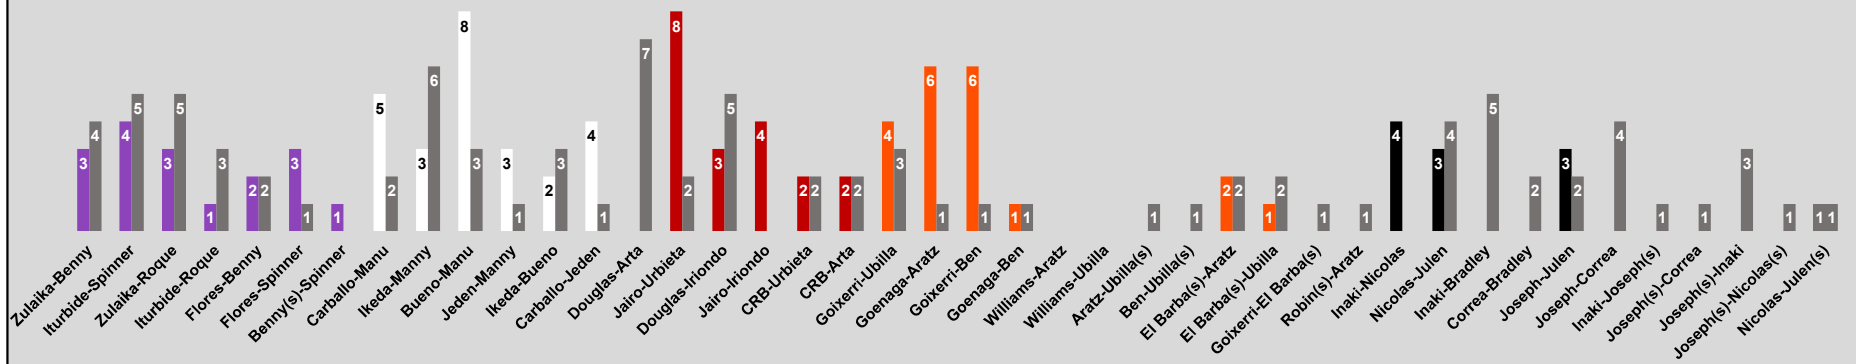

Battle Court - Team Standings

9/8 9/11 9/12 9/15 9/18 9/19 9/22 9/25 9/26 9/29 10/2 10/3 10/6 10/9 10/10 10/13 10/16 10/17 10/20 10/23 10/24 10/27 10/30 10/31 11/3 11/6 11/7 11/10 11/13 11/14 11/17 11/20 11/21 11/24 11/27 11/28 12/1 12/4 12/5 12/8

Battle Court - Team Points

Battle Court - Team Points: Cumulative by Game Days Played

Battle Court - Singles Wins / Losses by Player

Wins: Team Color Losses: Gray

Battle Court - Doubles Wins / Losses by Team

Wins: Team Color Losses: Gray

Battle Court - Player of the Day

(selected by Stu)

Matches: (W-L) Pct.

→	Chargers	Cyclones	Devils	Renegades	Warriors	Totals
Chargers		7 - 11 0.389	8 - 7 0.533	5 - 11 0.313	10 - 8 0.556	30 - 37 0.448
Cyclones	11 - 7 0.611		13 - 8 0.619	7 - 8 0.467	10 - 8 0.556	41 - 31 0.569
Devils	7 - 8 0.467	8 - 13 0.381		4 - 10 0.286	14 - 6 0.700	33 - 37 0.471
Renegades	11 - 5 0.688	8 - 7 0.533	10 - 4 0.714		5 - 0 1.000	34 - 16 0.680
Warriors	8 - 10 0.444	8 - 10 0.444	6 - 14 0.300	0 - 5 0.000		22 - 39 0.361