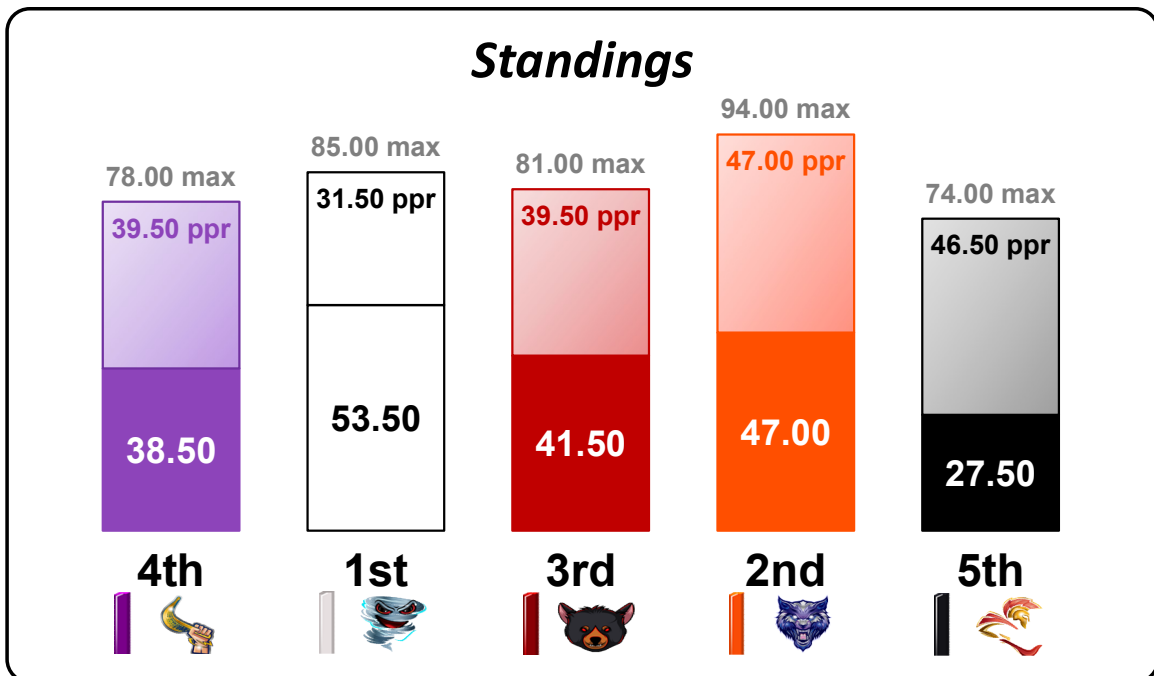

Jai • Speed

Stat-Pack

Nov 7, 2023

FALL 23 BATTLE COURT

jaispeedstatpack@gmail.com

Note: This data is provided for general informational purposes. It is unaudited and does not represent official business.

FALL 23 BATTLE COURT