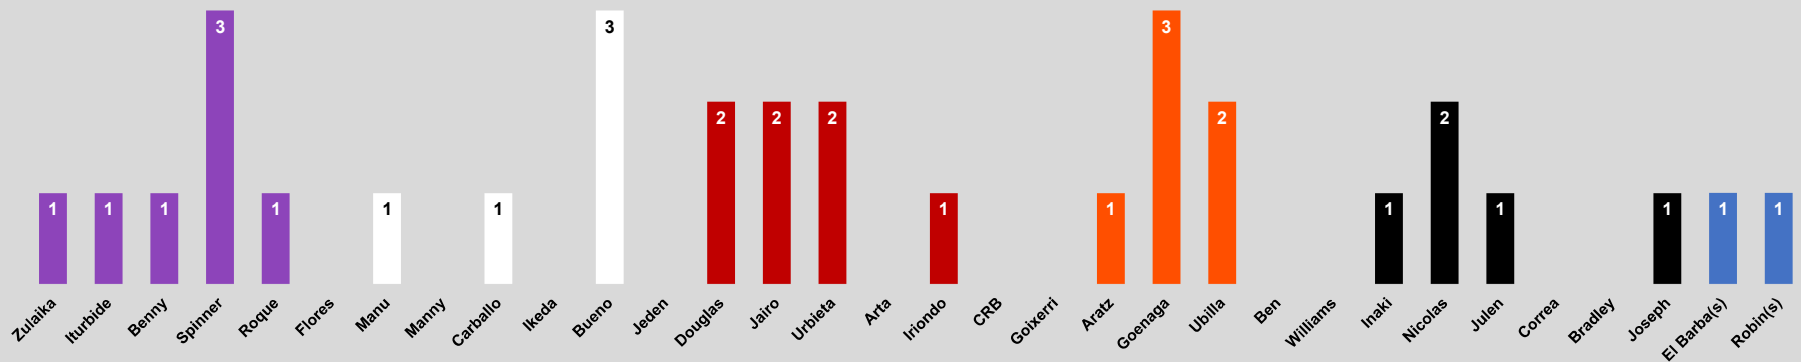

Battle Court - Player of the Day

(selected by Stu)