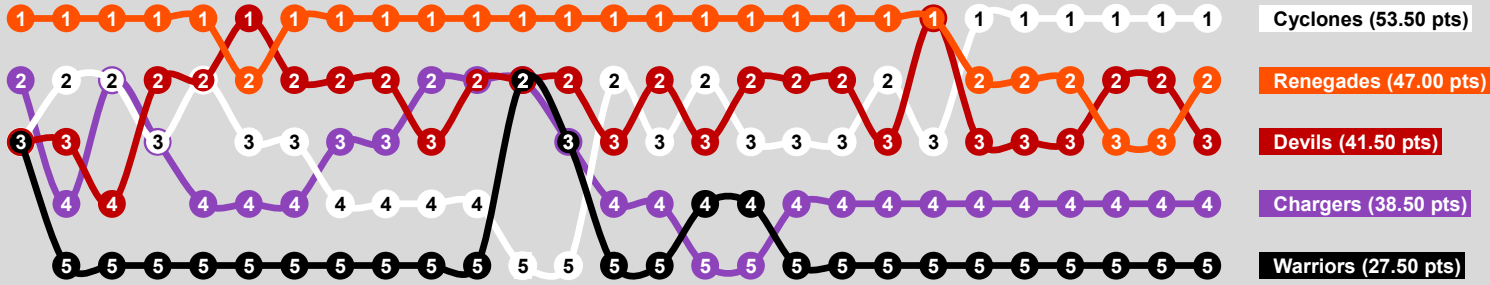

Battle Court - Team Points

Battle Court - Team Points: Cumulative by Game Days Played

Battle Court - Singles Wins / Losses by Player

Wins: Team Color Losses: Gray

Battle Court - Doubles Wins / Losses by Team