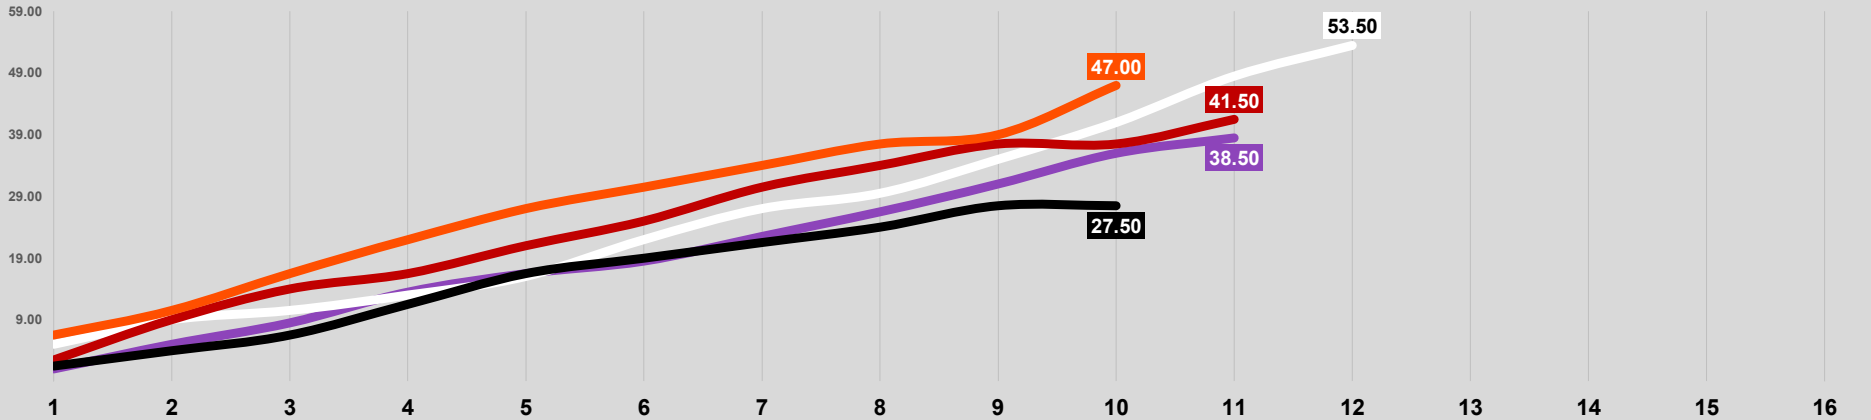

Battle Court - Team Standings

9/8 9/11 9/12 9/15 9/18 9/19 9/22 9/25 9/26 9/29 10/2 10/3 10/6 10/9 10/10 10/13 10/16 10/17 10/20 10/23 10/24 10/27 10/30 10/31 11/3 11/6 11/7 11/10 11/13 11/14 11/17 11/20 11/21 11/24 11/27 11/28 12/1 12/4 12/5 12/8

Battle Court - Team Points

Battle Court - Team Points: Cumulative by Game Days Played

Battle Court - Singles Wins / Losses by Player

Wins: Team Color Losses: Gray

Battle Court - Doubles Wins / Losses by Team