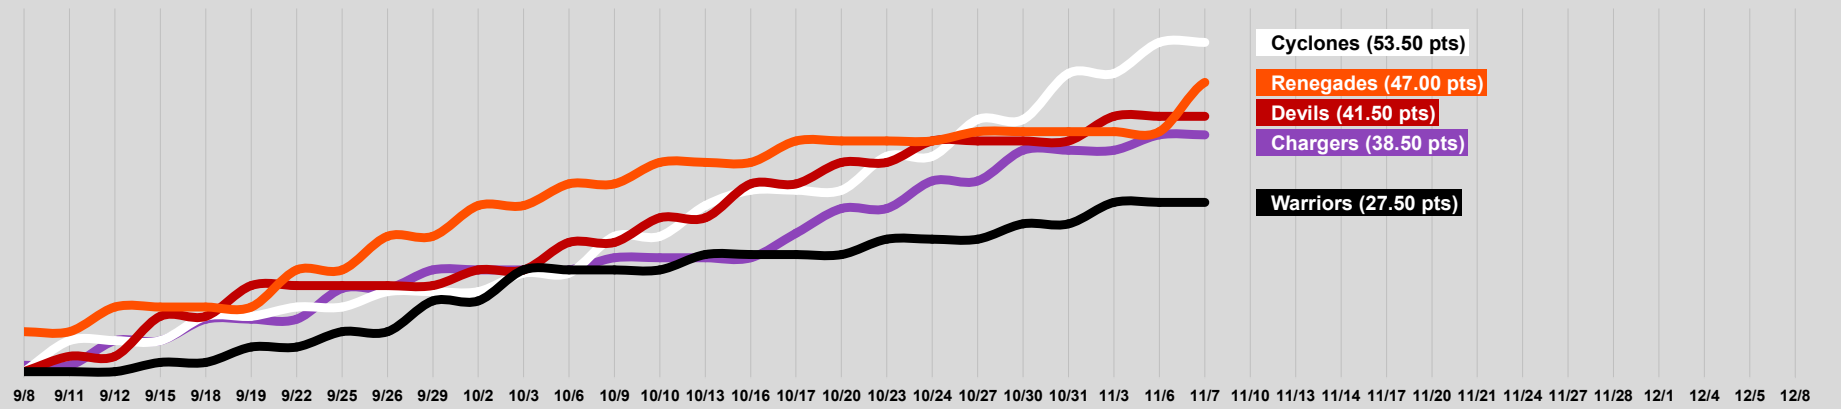

Remaining Game Day Schedule

11/10/23	Cyclones	Chargers			
11/13/23				Warriors	Renegades
11/14/23	Devils		Chargers		
11/17/23				Warriors	Renegades
11/20/23	Warriors				Chargers
11/21/23			Renegades	Devils	
11/24/23		Devils	Cyclones		
11/27/23	Renegades			Chargers	
11/28/23		Warriors			Cyclones
12/1/23				Warriors	Renegades
12/4/23		Renegades		Cyclones	
12/5/23			Warriors		Devils
12/8/23	Devils		Chargers		
12/11 Playoff					
12/15 Championship					

Battle Court - Team Standings

9/8 9/11 9/12 9/15 9/18 9/19 9/22 9/25 9/26 9/29 10/2 10/3 10/6 10/9 10/10 10/13 10/16 10/17 10/20 10/23 10/24 10/27 10/30 10/31 11/3 11/6 11/7 11/10 11/13 11/14 11/17 11/20 11/21 11/24 11/27 11/28 12/1 12/4 12/5 12/8

Battle Court - Team Points

Battle Court - Team Points: Cumulative by Game Days Played

Battle Court - Singles Wins / Losses by Player

Wins: Team Color Losses: Gray

Battle Court - Doubles Wins / Losses by Team