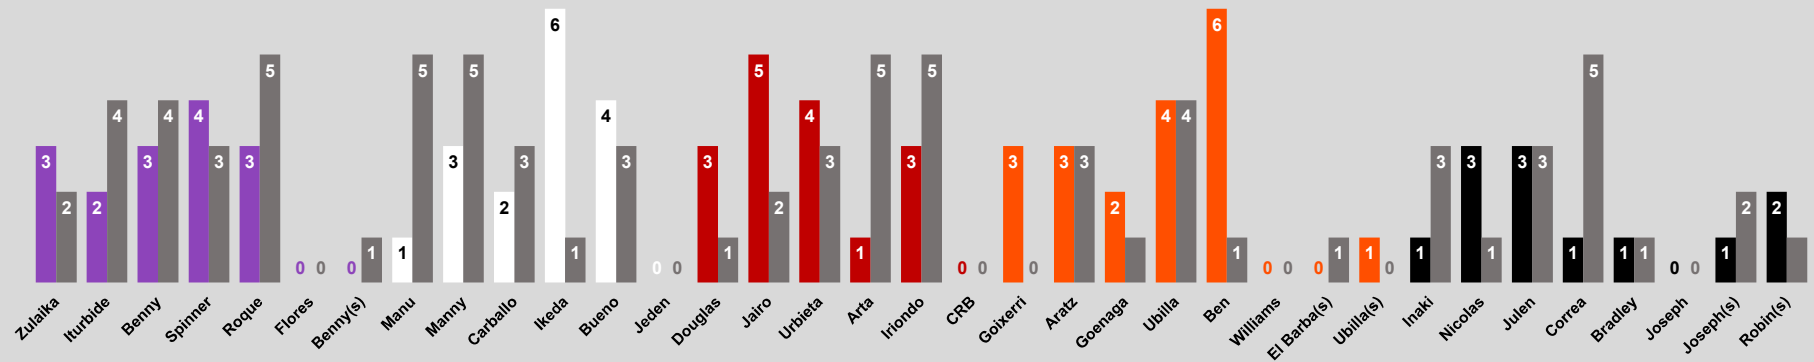

Battle Court - Team Standings

9/8 9/11 9/12 9/15 9/18 9/19 9/22 9/25 9/26 9/29 10/2 10/3 10/6 10/9 10/10 10/13 10/16 10/17 10/20 10/23 10/24 10/27 10/30 10/31 11/3 11/6 11/7 11/10 11/13 11/14 11/17 11/20 11/21 11/24 11/27 11/28 12/1 12/4 12/5 12/8

○ Cyclones (58.00 pts) ● Renegades (53.50 pts) ● Devils (46.00 pts) ● Chargers (45.00 pts) ● Warriors (28.50 pts)

Battle Court - Team Points

○ Cyclones ● Renegades ● Devils ● Chargers ● Warriors

Battle Court - Team Points: Cumulative by Game Days Played

○ Cyclones ● Renegades ● Devils ● Chargers ● Warriors

Battle Court - Singles Wins / Losses by Player

Wins: Team Color Losses: Gray

Battle Court - Doubles Wins / Losses by Team

Wins: Team Color Losses: Gray