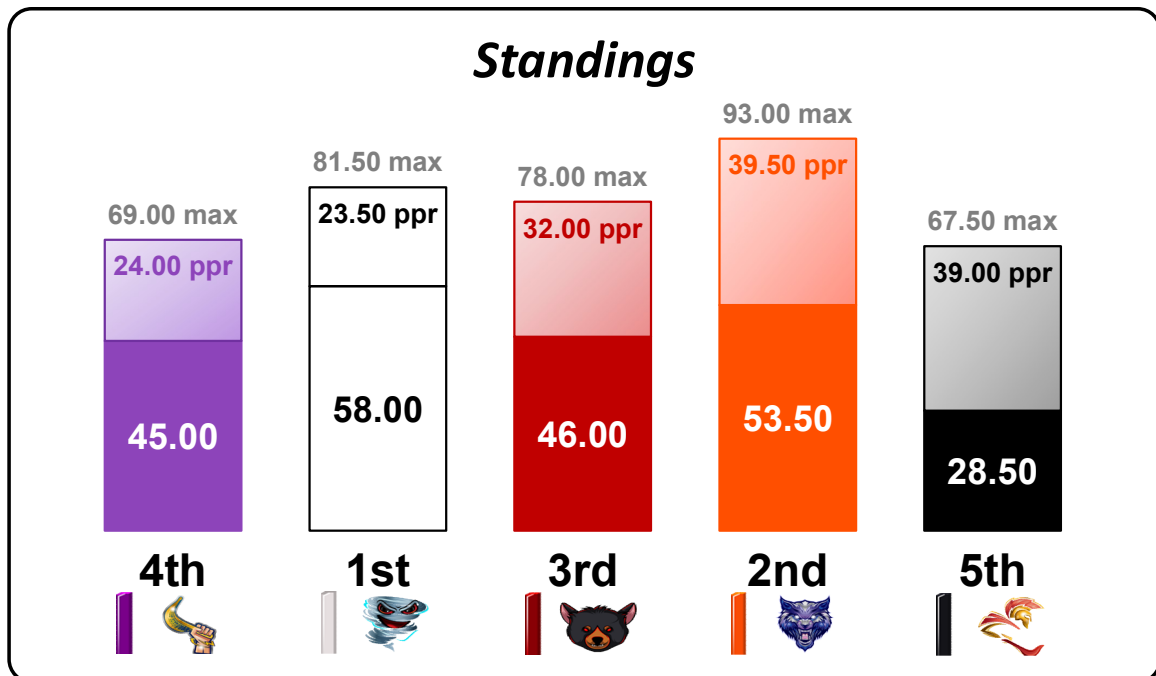

Jai • Speed

Stat-Pack

Nov 14, 2023

FALL 23 BATTLE COURT

jaispeedstatpack@gmail.com

Note: This data is provided for general informational purposes. It is unaudited and does not represent official business.

FALL 23 BATTLE COURT