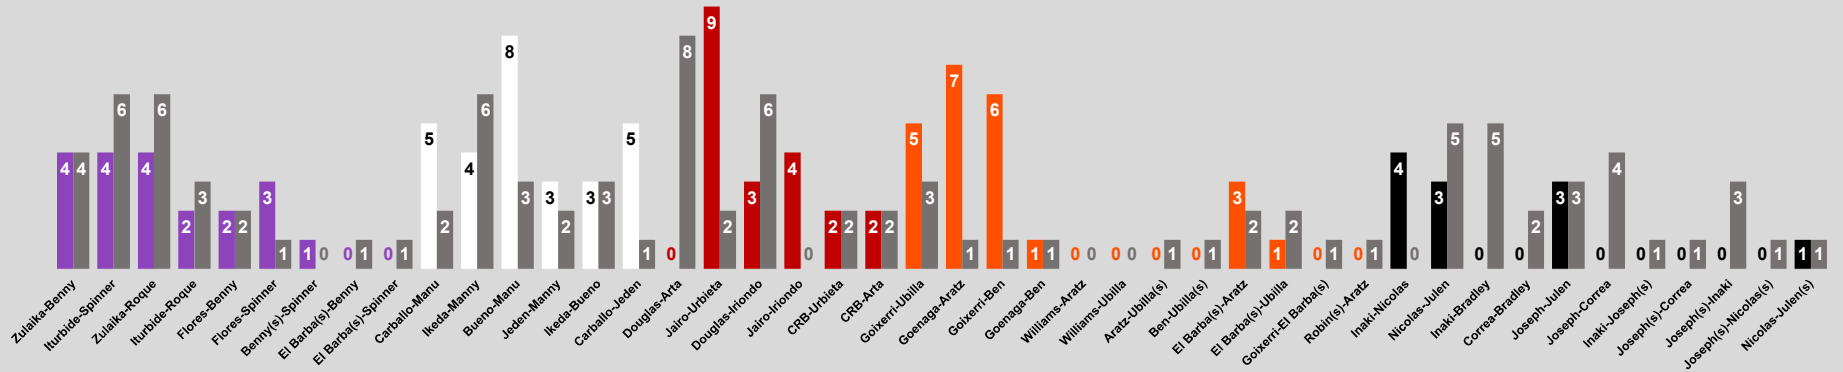

Battle Court - Team Standings

9/8 9/11 9/12 9/15 9/18 9/19 9/22 9/25 9/26 9/29 10/2 10/3 10/6 10/9 10/10 10/13 10/16 10/17 10/20 10/23 10/24 10/27 10/30 10/31 11/3 11/6 11/7 11/10 11/13 11/14 11/17 11/20 11/21 11/24 11/27 11/28 12/1 12/4 12/5 12/8

○ Cyclones ● Renegades ● Devils ● Chargers ● Warriors

Battle Court - Singles Wins / Losses by Player

Wins: Team Color Losses: Gray

Battle Court - Doubles Wins / Losses by Team

Wins: Team Color Losses: Gray