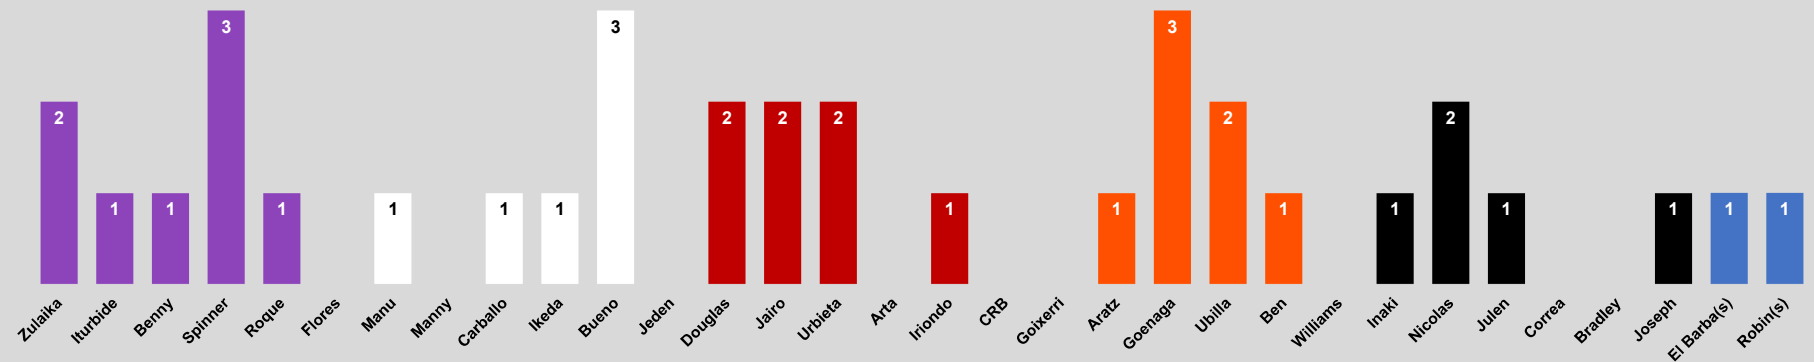

Battle Court - Player of the Day

(selected by Stu)