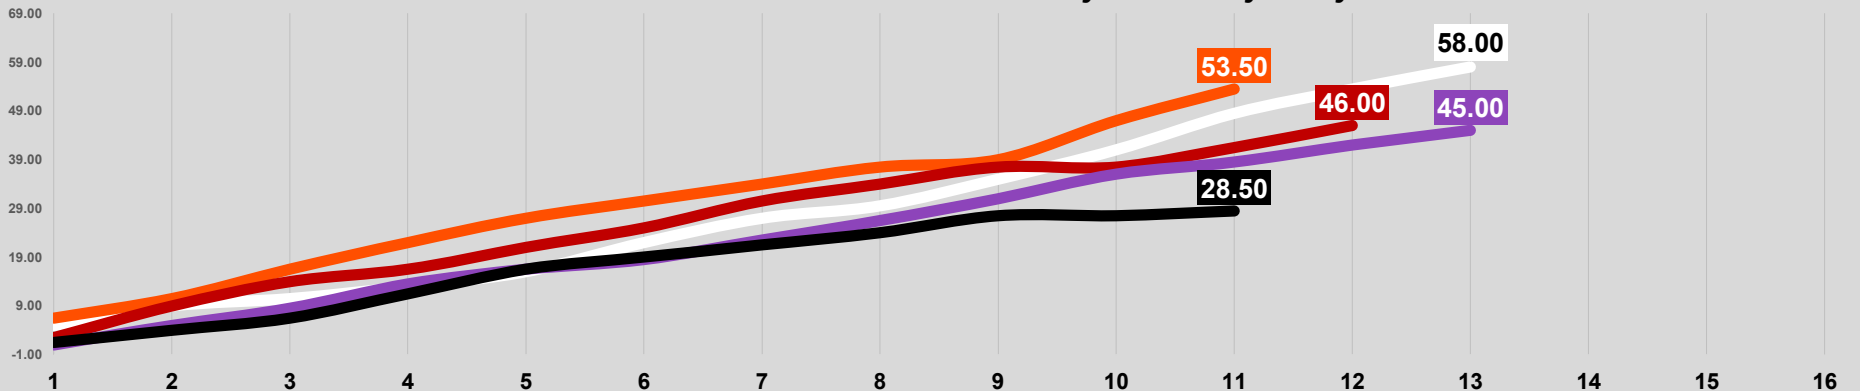

Battle Court - Team Standings

9/8 9/11 9/12 9/15 9/18 9/19 9/22 9/25 9/26 9/29 10/2 10/3 10/6 10/9 10/10 10/13 10/16 10/17 10/20 10/23 10/24 10/27 10/30 10/31 11/3 11/6 11/7 11/10 11/13 11/14 11/17 11/20 11/21 11/24 11/27 11/28 12/1 12/4 12/5 12/8

○ Cyclones (58.00 pts) ● Renegades (53.50 pts) ● Devils (46.00 pts) ● Chargers (45.00 pts) ● Warriors (28.50 pts)

Battle Court - Team Points

○ Cyclones ● Renegades ● Devils ● Chargers ● Warriors

Battle Court - Team Points: Cumulative by Game Days Played