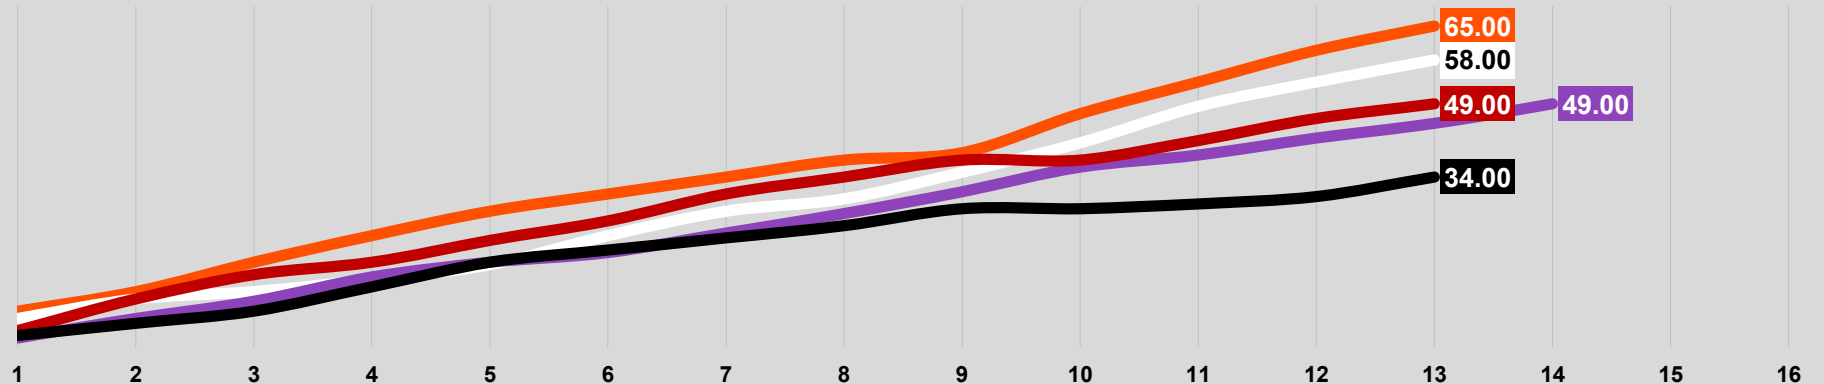

Battle Court - Team Standings

9/8 9/11 9/12 9/15 9/18 9/19 9/22 9/25 9/26 9/29 10/2 10/3 10/6 10/9 10/10 10/13 10/16 10/17 10/20 10/23 10/24 10/27 10/30 10/31 11/3 11/6 11/7 11/10 11/13 11/14 11/17 11/20 11/21 11/24 11/27 11/28 12/1 12/4 12/5 12/8

Renegades (65.00 pts) Cyclones (58.00 pts) Chargers (49.00 pts) Devils (49.00 pts) Warriors (34.00 pts)

Battle Court - Team Points

Renegades Cyclones Chargers Devils Warriors

Battle Court - Team Points: Cumulative by Game Days Played