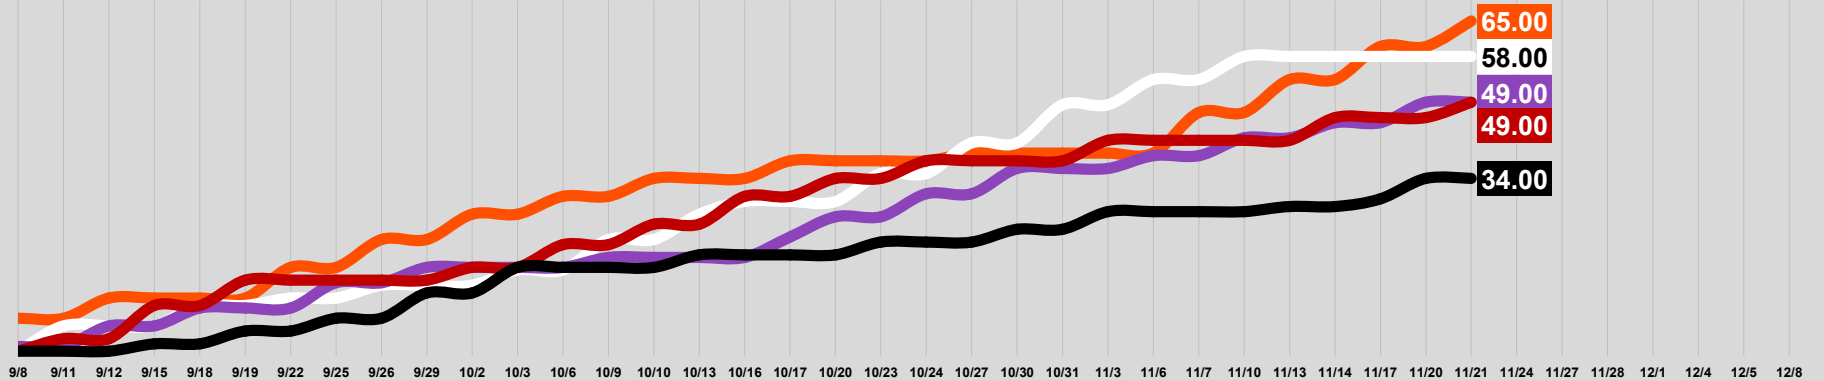

Battle Court - Team Points

Renegades Cyclones Chargers Devils Warriors