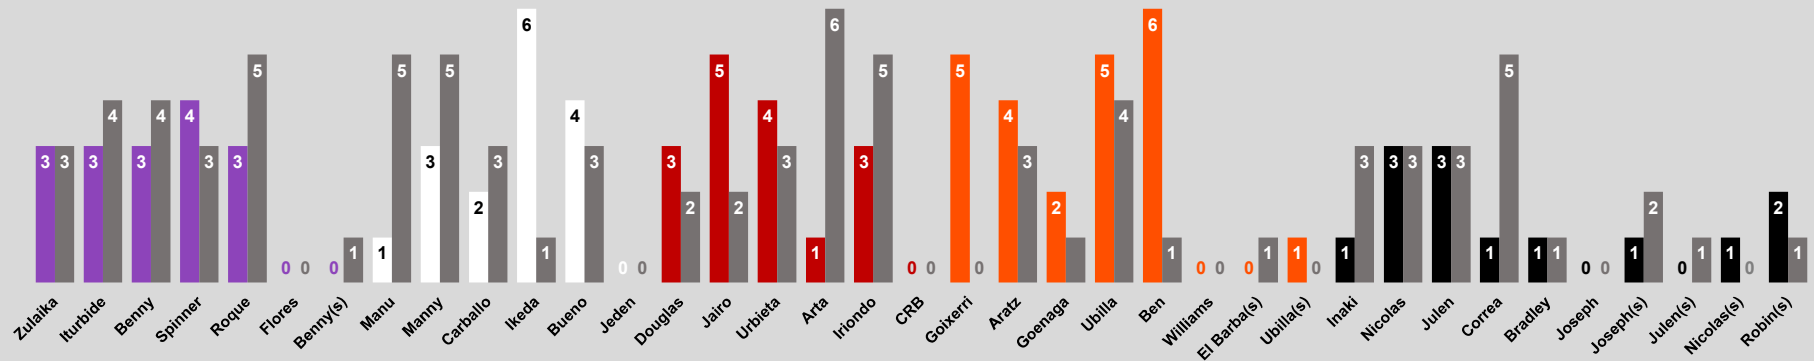

Battle Court - Singles Wins / Losses by Player

Wins: Team Color Losses: Gray