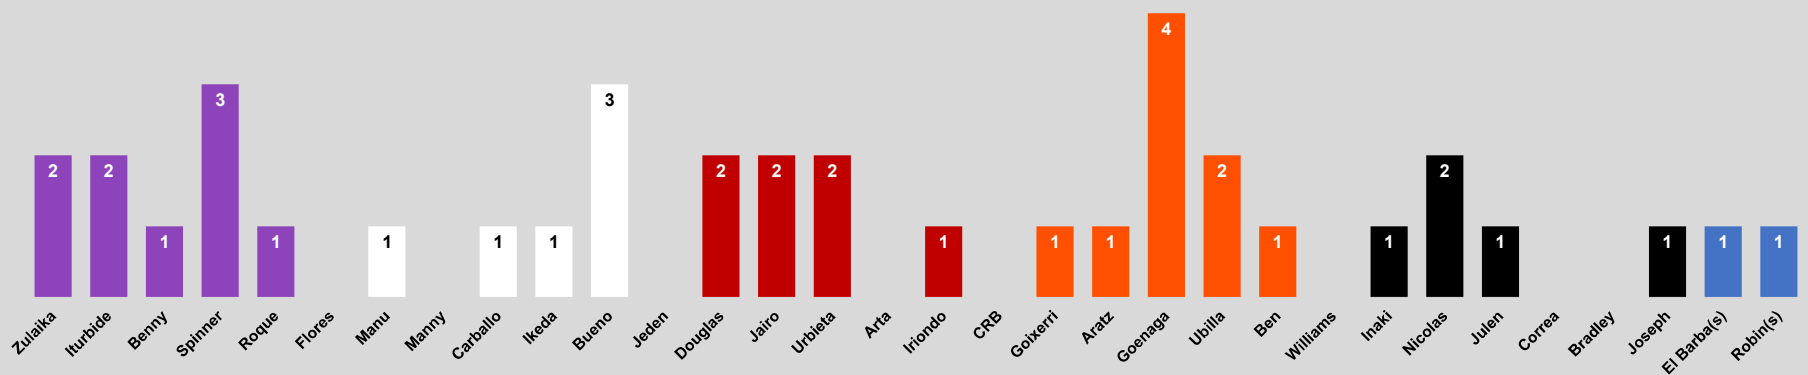

Battle Court - Player of the Day

(selected by Stu)