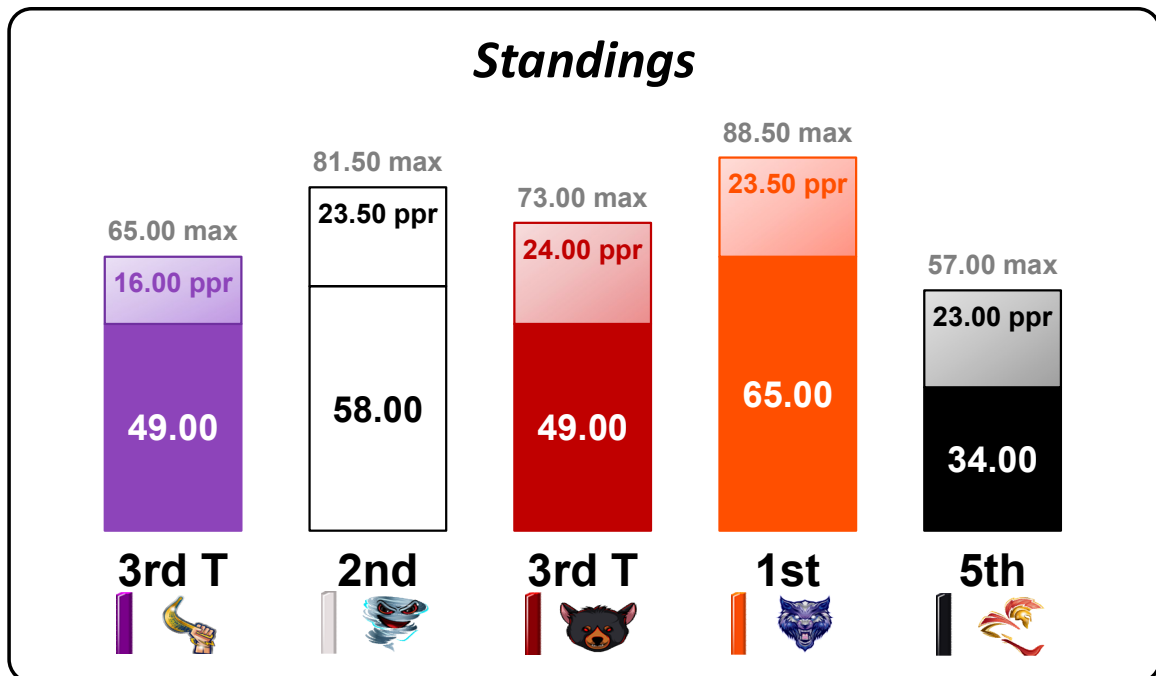

Jai • Speed

Stat-Pack

Nov 21, 2023

FALL 23 BATTLE COURT

jaispeedstatpack@gmail.com

Note: This data is provided for general informational purposes. It is unaudited and does not represent official business.

FALL 23 BATTLE COURT