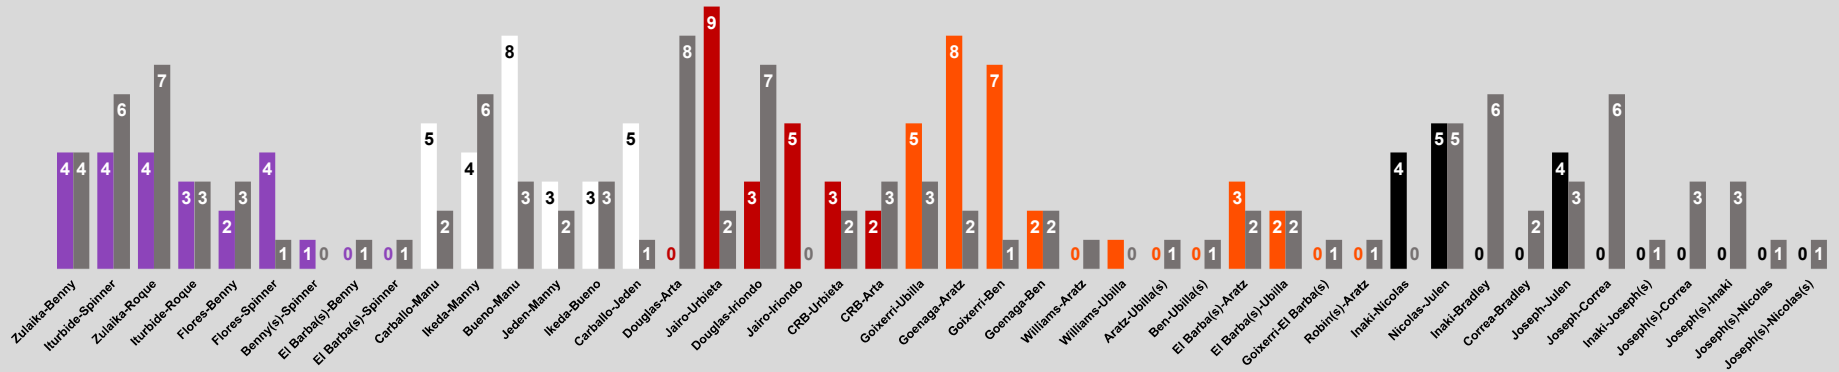

Battle Court - Team Standings

9/8 9/11 9/12 9/15 9/18 9/19 9/22 9/25 9/26 9/29 10/2 10/3 10/6 10/9 10/10 10/13 10/16 10/17 10/20 10/23 10/24 10/27 10/30 10/31 11/3 11/6 11/7 11/10 11/13 11/14 11/17 11/20 11/21 11/24 11/27 11/28 12/1 12/4 12/5 12/8

Renegades Cyclones Chargers Devils Warriors

Battle Court - Singles Wins / Losses by Player

Wins: Team Color Losses: Gray

Battle Court - Doubles Wins / Losses by Team

Wins: Team Color Losses: Gray

Battle Court - Player of the Day