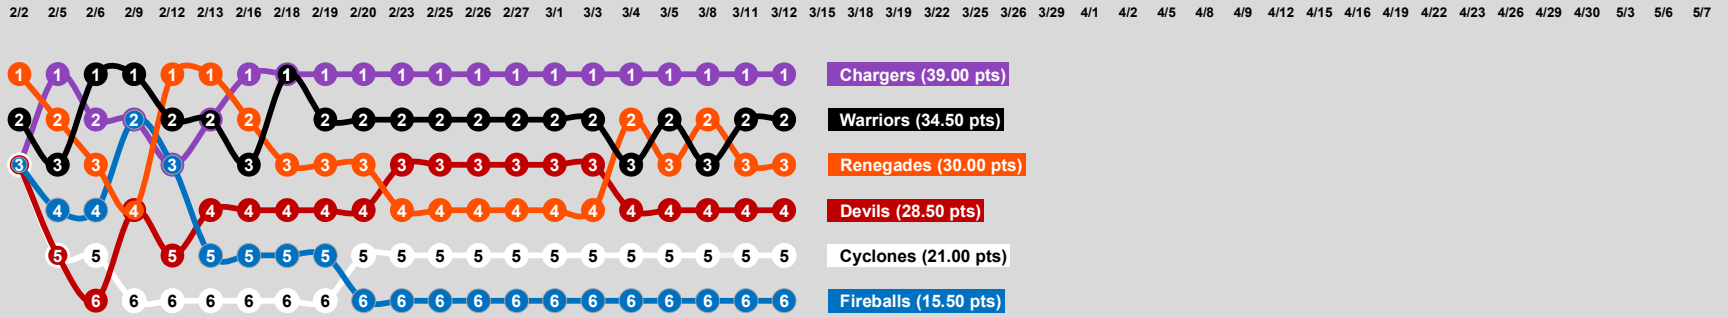

Battle Court - Team Standings