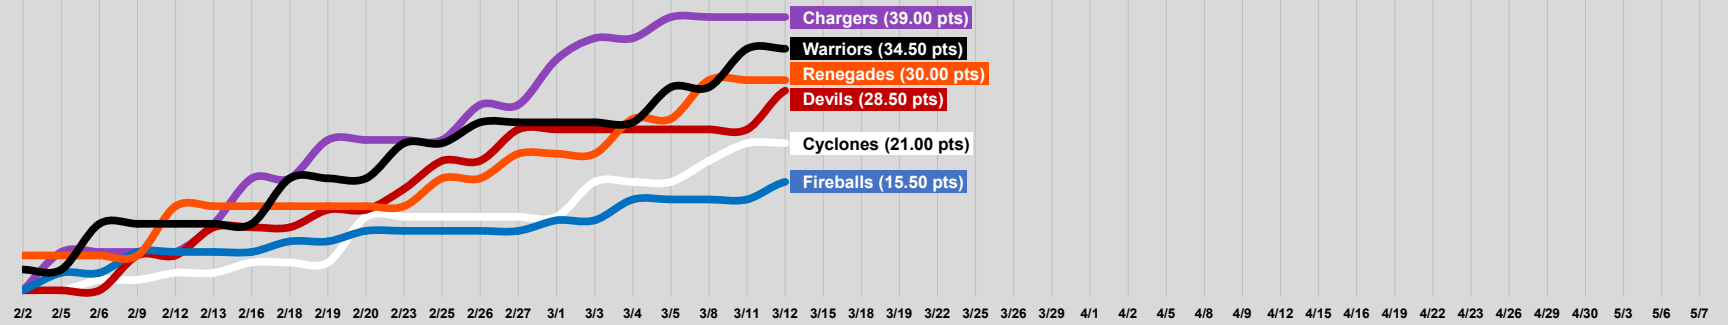

Battle Court - Team Points