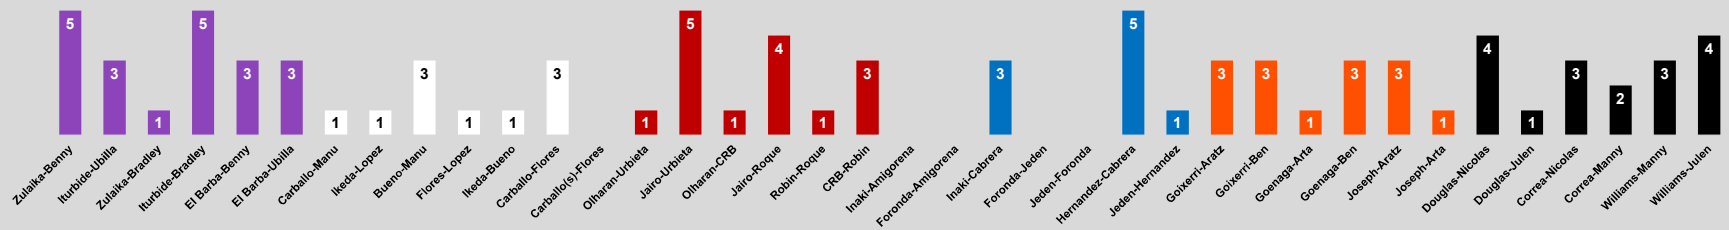

Battle Court - Team Standings

Battle Court - Team Points

Battle Court - Team Points: Cumulative by Game Days Played

Battle Court - Singles Wins by Player

Battle Court - Doubles Wins by Team

Battle Court - Player of the Day (selected by Stu Neiman)