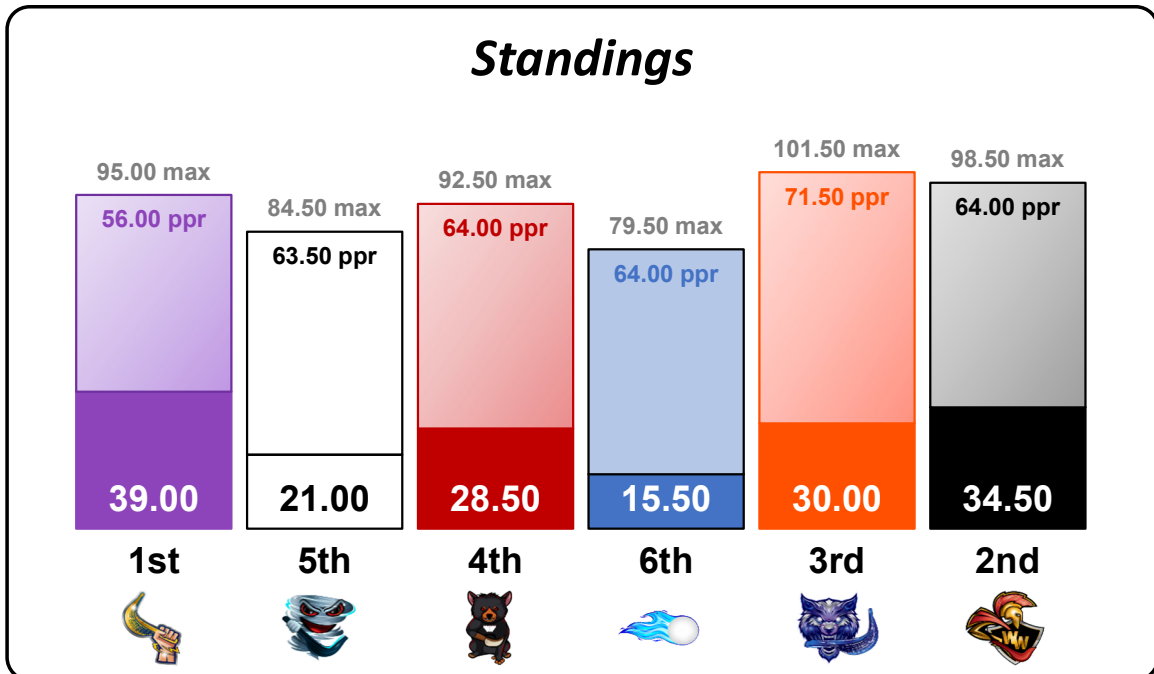

Jai • Speed

Stat-Pack

thru Mar 12, 2024

FALL 23 BATTLE COURT

jaispeedstatpack@gmail.com

Note: This data is provided for general informational purposes. It is unaudited and does not represent official business.