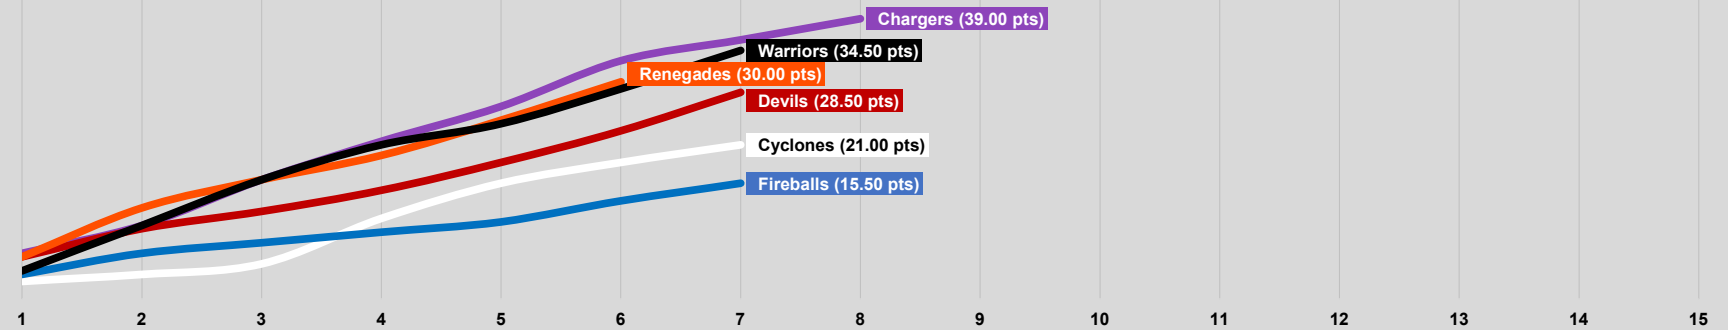

Battle Court - Team Standings

Battle Court - Team Points

Battle Court - Team Points: Cumulative by Game Days Played

Battle Court - Singles Wins by Player

Battle Court - Doubles Wins by Team

Battle Court - Player of the Day (selected by Stu Neiman)