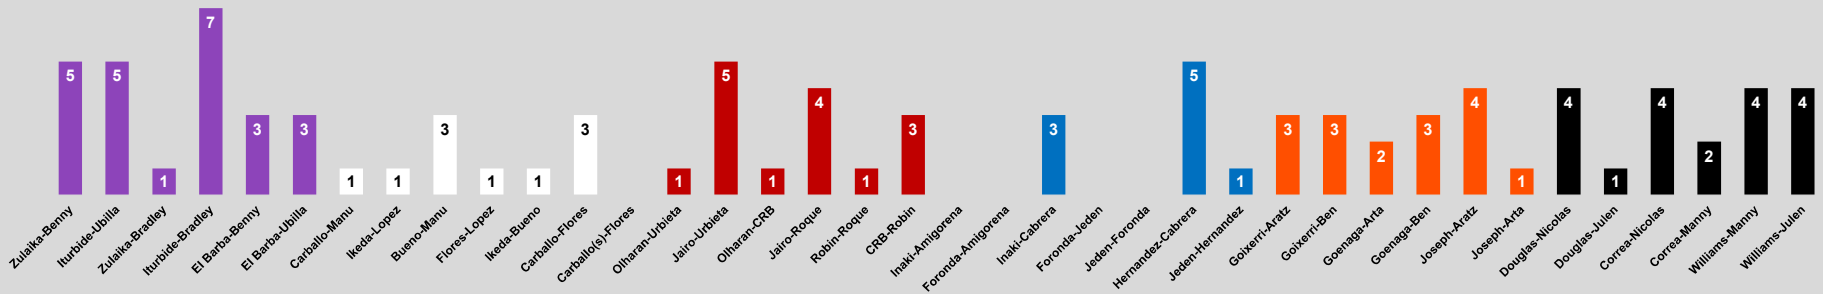

Battle Court - Team Standings

2/2 2/5 2/6 2/9 2/12 2/13 2/16 2/18 2/19 2/20 2/23 2/25 2/26 2/27 3/1 3/3 3/4 3/5 3/8 3/11 3/12 3/15 3/18 3/19 3/22 3/25 3/26 3/29 4/1 4/2 4/5 4/8 4/9 4/12 4/15 4/16 4/19 4/22 4/23 4/26 4/29 4/30 5/3 5/6 5/7

Battle Court - Team Points

Battle Court - Team Points: Cumulative by Game Days Played

Battle Court - Singles Wins by Player

Battle Court - Doubles Wins by Team

Battle Court - Player of the Day (selected by Stu Neiman)