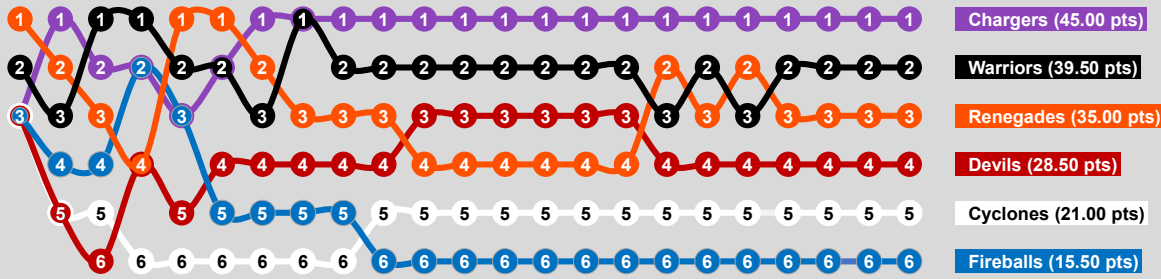

Battle Court - Team Standings

2/2 2/5 2/6 2/9 2/12 2/13 2/16 2/18 2/19 2/20 2/23 2/25 2/26 2/27 3/1 3/3 3/4 3/5 3/8 3/11 3/12 3/15 3/18 3/19 3/22 3/25 3/26 3/29 4/1 4/2 4/5 4/8 4/9 4/12 4/15 4/16 4/19 4/22 4/23 4/26 4/29 4/30 5/3 5/6 5/7