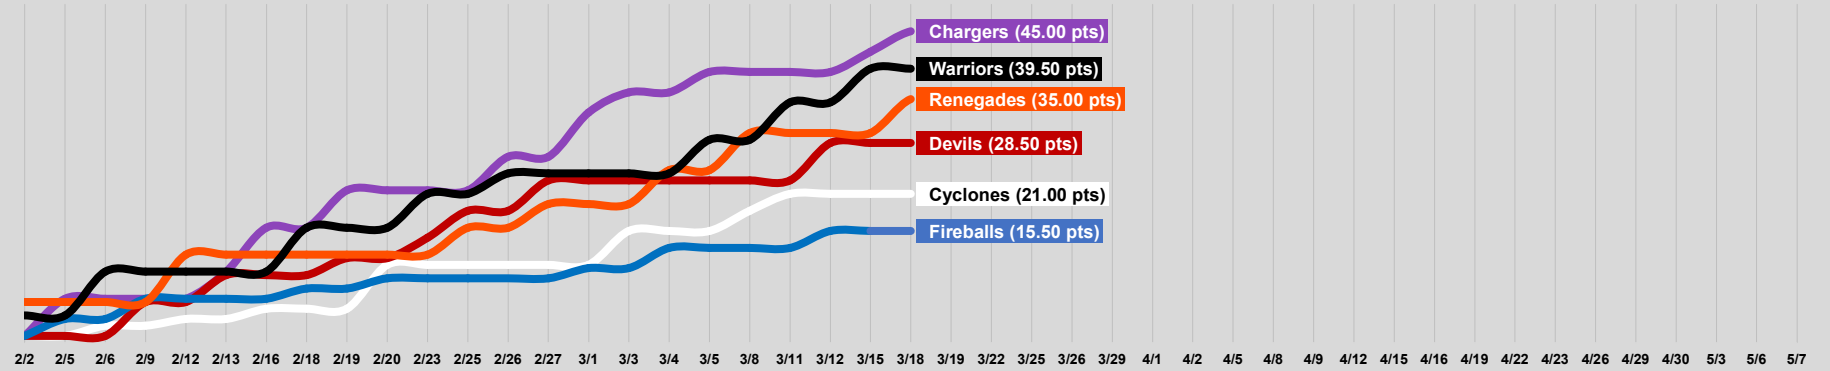

Battle Court - Team Points