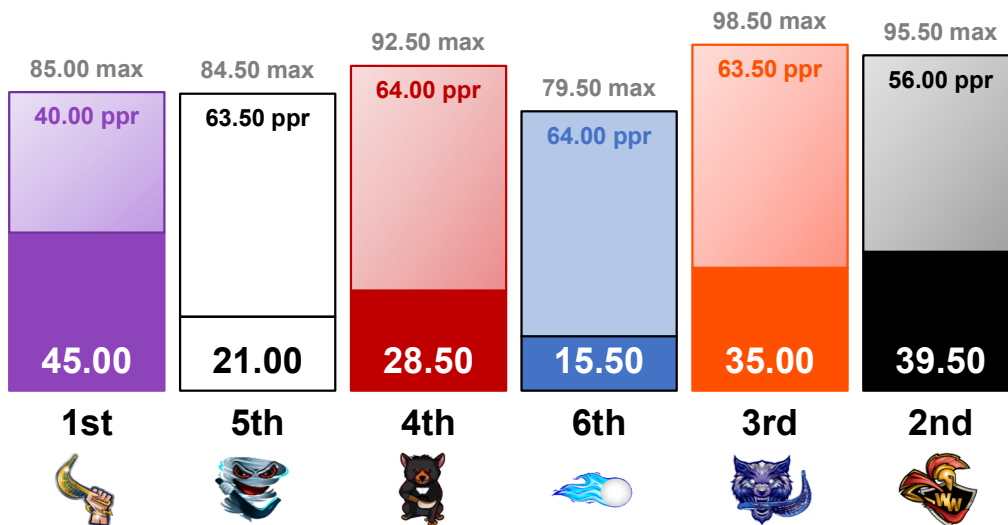

Jai • Speed

Stat-Pack

thru Mar 18, 2024

FALL 23 BATTLE COURT

Standings

jaispeedstatpack@gmail.com

Note: This data is provided for general informational purposes. It is unaudited and does not represent official business.